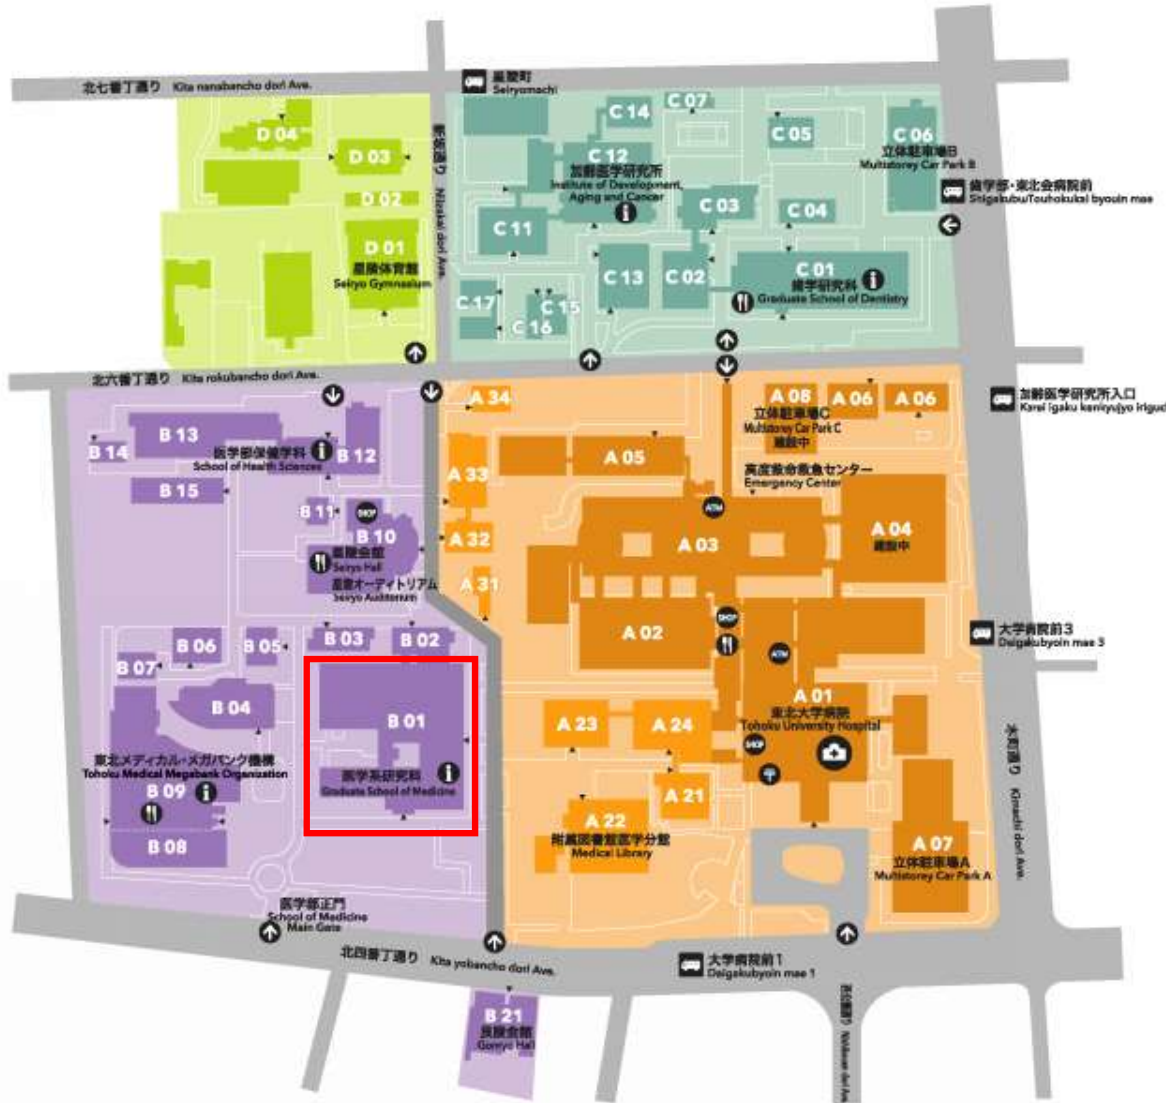

東北大学 星陵キャンパス

TOHOKU UNIVERSITY Seiryō Campus

- D 01 星陵体育館
Seiryō Gymnasium
- D 02 弓道場
Japanese Archery House
- D 03 星陵学生サークル棟A
Seiryō Club House A
- D 04 看護師宿舎
Dormitory for Nurse

- C 01 歯学部臨床研究棟
Graduate School of Dentistry Clinical Dental Science Building
- C 02 歯学部基礎研究棟
Graduate School of Dentistry Basic Dental Science Building
- C 03 歯学部実習講義棟
Graduate School of Dentistry Dental Education and Training Building
- C 04 仮設棟(歯学部)
Temporary Building (School of Dentistry)
- C 05 星陵レジデンス
Seiryō Residence
- C 06 立体駐車場B
Multistorey Car Park B
- C 07 星陵学生サークル棟B
Seiryō Club House B

- B 01 医学部1号館
School of Medicine Building 1
- B 02 医学部4号館
School of Medicine Building 4
- B 03 医学部0号館
School of Medicine Building 0
- B 04 医学部5号館
School of Medicine Building 5
- B 05 先端医療技術トレーニングセンター
Advanced Medical Training Center
- B 06 仮設棟(医学系)
Temporary Building (Medical Science)
- B 07 工医学実験棟
Graduate School of Biomedical Engineering Laboratory
- B 08 医学部6号館
School of Medicine Building 6
- B 09 東北メディカル・メガバンク機構
Tohoku Medical Megabank Building
- B 10 星陵会館(厚生施設)
Seiryō Hall (Welfare Facilities)
- B 11 フロンティア研究棟
Frontier Research Building
- B 12 医学部保健学科A棟
School of Health Sciences Building A
- B 13 医学部保健学科B棟
School of Health Sciences Building B
- B 14 医学部保健学科C棟
School of Health Sciences Building C
- B 15 医学部(臨床系)仮設研究棟
Clinical Research Building (Provisional Office)
- B 21 仮寝会館
Goryō Hall